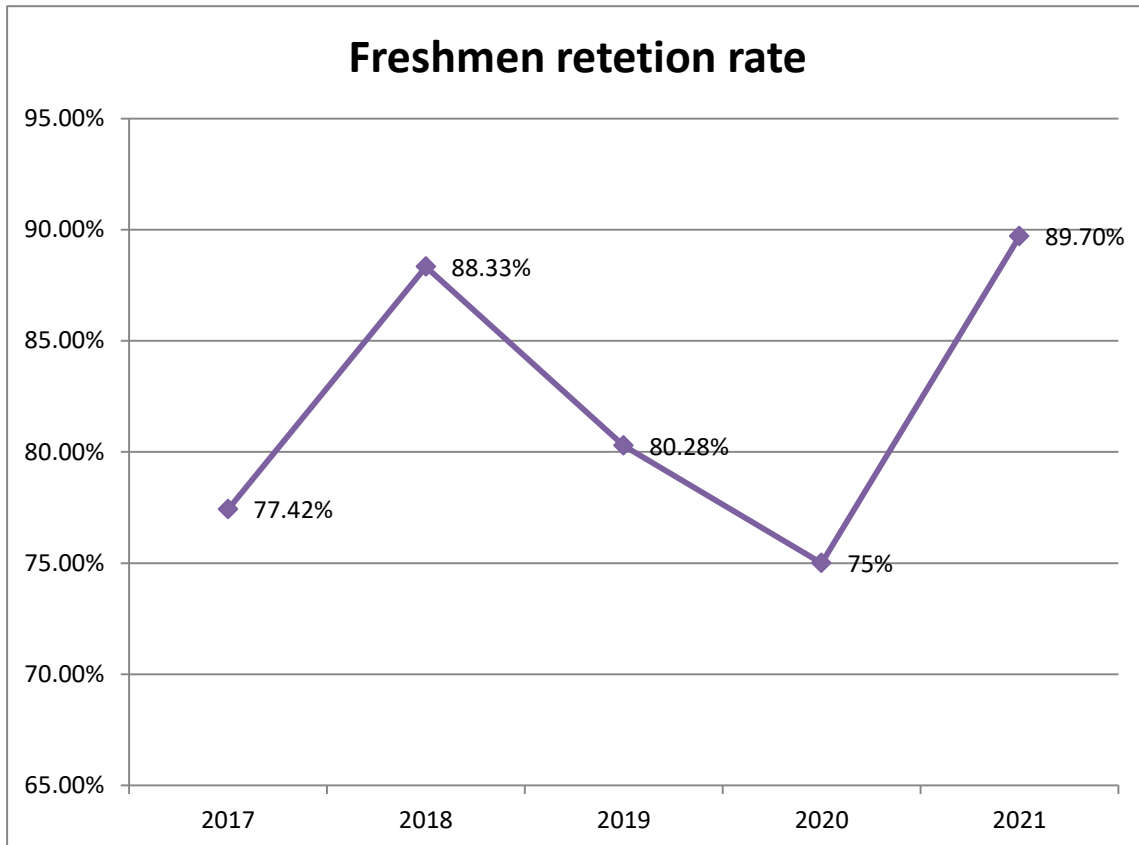

Christ's College Freshmen Retention Rate for recent five years

	2017	2018	2019	2020	2021
overall	77.42%	88.33%	80.28%	75%	89.7%

Base on TRACS definition of Retention Rate

***Undergraduate Retention Rate:** Percentage of first-time, full-time baccalaureate degree seeking students enrolled in the previous fall who re-enrolled the current fall.*